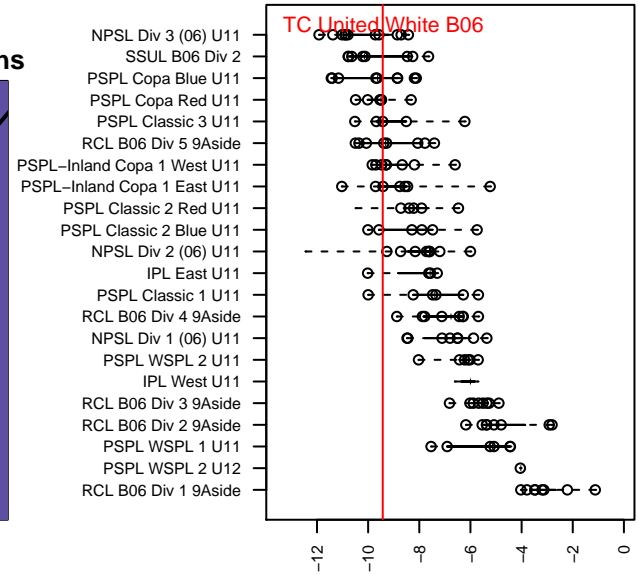

**attack and defense rating
relative to others at age
and all opponents in last 13 months**