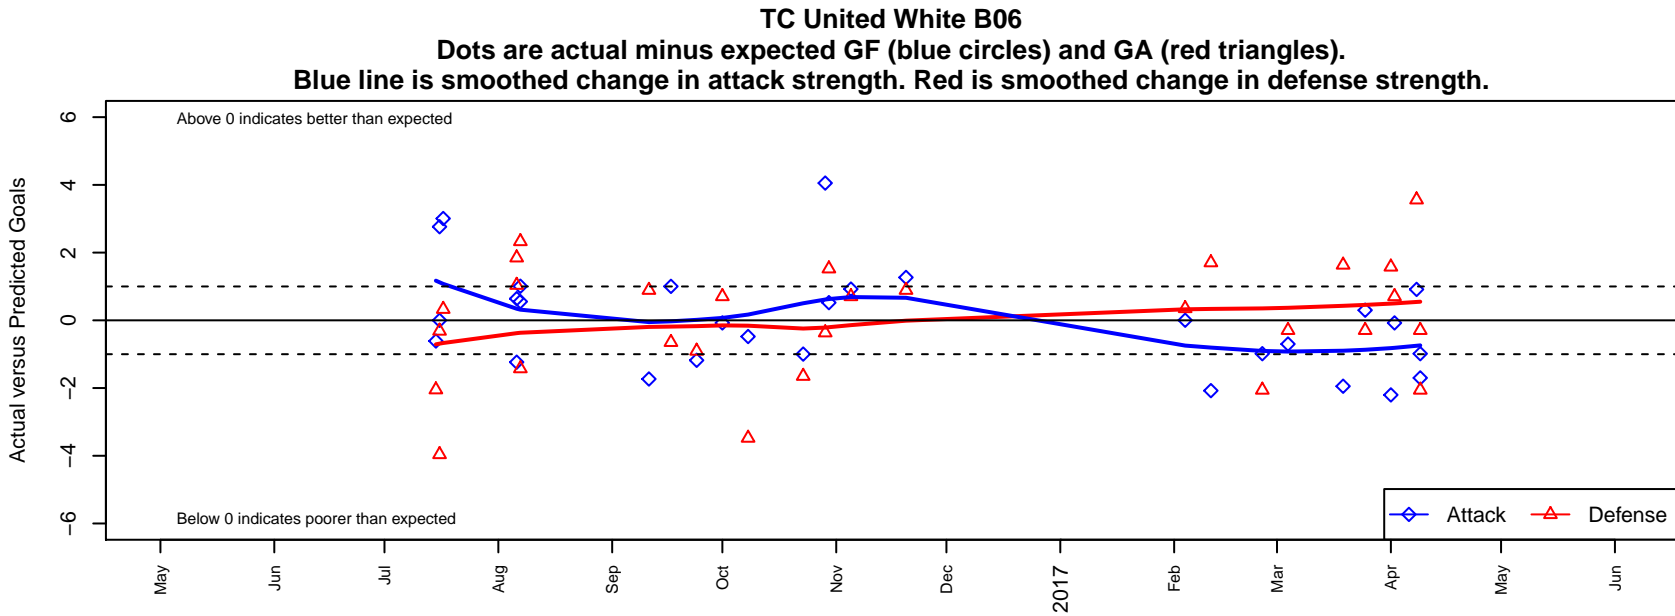

TC United White B06

Thurston County United
 Lacey, WA
 B06 total strength=348
 attack=0.25 defense=0.18
 fall league = PSPL Classic 3 U11
 spr league = Spr PSPL Classic 3 U11
 notes= Forth 2016

alt names used:
 TC United B06 White Forth
 TC United B06 White
 TC United B06 White-Forth
 TC United B06 White-Forth
 TC UNITED B06 WHITE-FORTH (WA)

Venues played:
 2016 KITG BU11 Red
 2016 Dungeness Cup BU11 Olympic
 2016 PSPL Classic 3 U11
 2016 Spr PSPL Classic 3 U11
 2016 WA Cup U11 Bronze U11

**attack and defense variance (black dot)
relative to other teams
and top 10 in region**